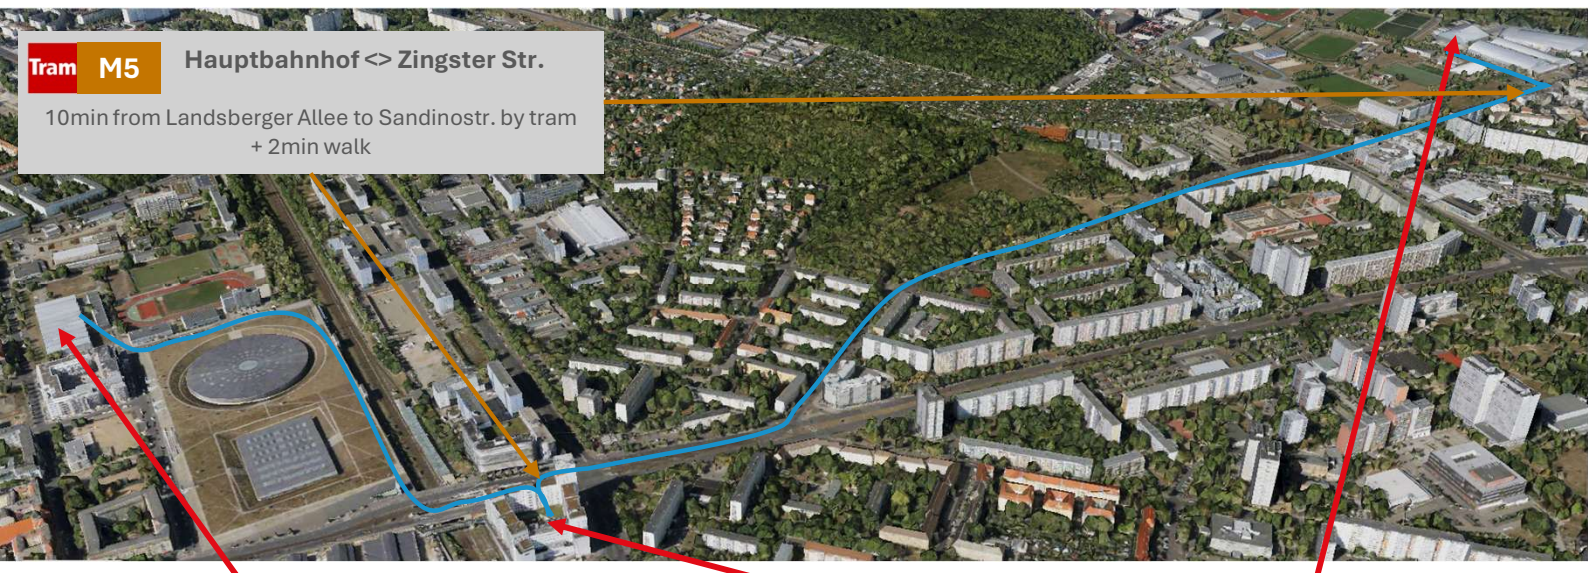

Storkower Str 162, Berlin, Germany

A modern 3 stars hotel

Free WiFi

24/7 Reception // Express-Check-in/Check-out

[Link](#)

We have reserved a block of rooms for you at Andel'S Easy for Skate Berlin International. The rooms can be booked using the following [LINK](#).

Location

The Andel's Hotel is situated at the Berlin S-Bahn Ring (Metro Line Ring) **S** S41/S42 and S8 at the station Landsberger Allee – the best connection to discover the city and available 24/7.

One of many city centres Alexanderplatz is accessible by tram in 20min.

Overview of Hotel and Rinks

Tram M5 Hauptbahnhof <-> Zingster Str.
10min from Landsberger Allee to Sandinostr. by tram
+ 2min walk

Practice Rink

Sportkomplex Paul-Heyse-Straße
Paul-Heyse-Str. 29, D-10407 Berlin

M5 (Hauptbahnhof <-> Zingster Str.)
Hotel = Landsberger Allee
Competition Rink = Sandinostr.

Car to the Competition Rink:
Parking spaces are at the main entrance
Weißenseer Weg 53, 13053 Berlin

Other Hotels