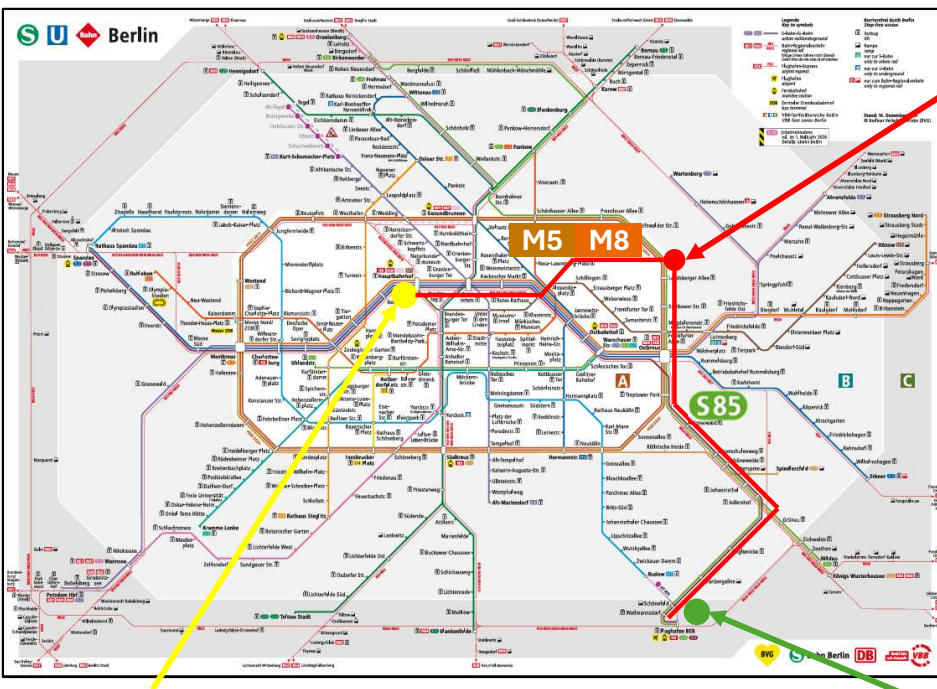

Location

The Andel's Hotel is situated at the Berlin S-Bahn Ring (Metro Line Ring) **S** S41/S42 and S8 at the station Landsberger Allee – the best connection to discover the city and available 24/7.

One of many city centres Alexanderplatz is accessible by tram in 20min.

M5 (Hauptbahnhof <-> Zingster Str.)
Hotel = Landsberger Allee
Competition Rink = Sandinostr.

Car to the Competition Rink:
Parking spaces are at the main entrance
Weißenseer Weg 53, 13053 Berlin

Other Hotels

Herzbergstraße 139, 10365 Berlin, Germany

Basic Hotel

Free WiFi

24/7 Reception // Lockers

Snacks

[Link](#)

Arrival

Hotel and Ice Rink Area

Travel time 39 min

Landesberger Allee

- Storkower Straße
- Frankfurter Allee
- Ostkreuz
- Treptower Park
- Plänterwald
- Baumschulenweg
- Schöneeweide
- Johannisthal
- Adlershof
- Alt-Glienicke
- Grünbergallee
- Schönefeld
- Waßmannsdorf
- Flughafen BER (Airport)**